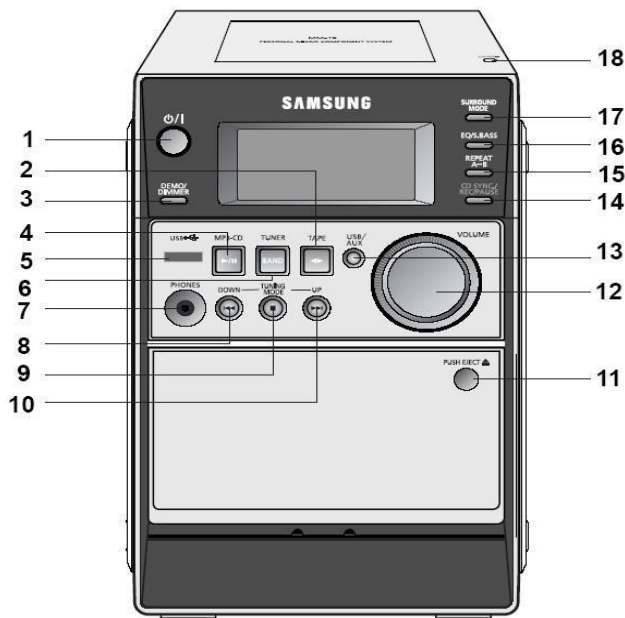

MM-T6 SERIES

Product Planning (Model Review – T6 Series)

Target	Focusing on Design
Customer Needs	Who prefers Stylish Design Luxurious Design
User Benefit	1. Powerful 2CH Sound 2. Easy USB Connection 3. Customized Night Mode 4. Clear Sound (Digital AMP)
Region	World Wide
Key Features	20W/CH MP3-CD/WMA-CD/CD-R/RW PLAYBACK Digital AMP, USB Host Play (All model including MP3 version)

Micro Component System
MP3-CD/WMA-CD/CD-R/RW PLAYBACK

MM-T6

'06.04

	Samsung MM-T6	N/A
Total Power	40W	
USB Host	0	

1. STANDBY/ON
2. TAPE PLAY
3. DEMO/DIMMER
4. MP3-CD PLAY/PAUSE
5. USB JACK
6. TUNER / BAND
7. HEADPHONE JACK
8. SKIP OR SEARCH REWIND
9. STOP/TUNING MODE
10. SKIP OR SEARCH FORWARD
11. PUSH EJECT (CASSETTE DOOR OPEN/CLOSE)
12. VOLUME CONTROL
13. USB/AUX
14. CD SYNC./REC/PAUSE
15. CD / TAPE /USB REPEAT A ↔ B
16. EQ/SUPER BASS
17. POWER SOUND
18. PUSH EJECT(CD DOOR OPEN/CLOSE)